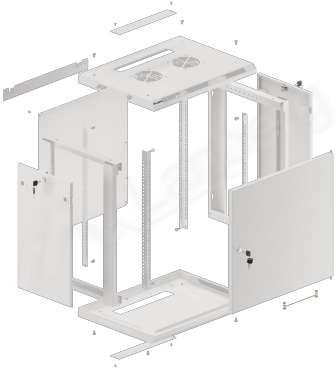

**WF01-6412-00S**

# RACK CABINET 19" WALL-MOUNT

## PRODUCT FEATURES:

- Made of high quality rolled steel
- Designed for self-assembly (FLAT PACK)
- Equipped with numbered mounting rails
- Has the ability to mount optional wheels
- Included wall mounting bracket
- Cable entry panel: top and bottom

## PRODUCT SPECIFICATION:

Type of cabinet	Wall mount
Size	19"
ICT Height	12 U
Assembly type	Self-assembly
Weatherproof rating	IP20
Working depth	379,5 mm
Standard	ANSI/EIA RS-310-D, DIN 41491/PART 1, DIN 41494/PART 7, ETSI, IEC297-2:1982
Maximum static load	60 kg
Front door types	Metal
Slot amount for fans	2
Colour	Gray
Front door thickness	1 mm
Upper & lower panel thickness	1 mm
Side panel thickness	1 mm
Mounting rails thickness	1,5 mm
Other elements sheet thickness	1,2 mm
Depth	450 mm
Weight	24,35 kg
Included Accessories	User guide, Grounding cable, M6 screws, Mounting bracket, Front lock, Side locks, Set of assembly elements