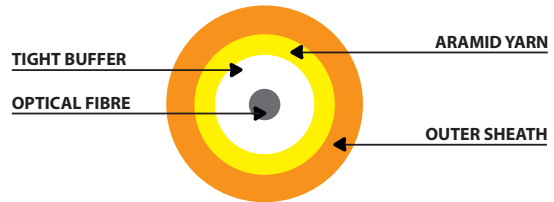

FO-SASA-SS31-0___-WH

FIBER OPTIC PATCHCORD

PRODUCT SPECIFICATION:

- Connector type: SC
- Polishing standard: APC - ANGLED PHYSICAL CONTACT
- Fiber type: G657B3
- Type of optical fiber: single-mode (SM)
- Fiber diameter: 9/125 μm
- Cable Construction: SIMPLEX
- Cable diameter: 3.0 mm
- Coating: LSZH, LSOH (Low smoke zero halogen)
- Insertion loss: ≤ 0,25 dB
- Return loss: ≥ 60 dB
- Operating temperature: -40 – 85°C
- Minimum bend radius: 5 mm
- Color: white
- Cable length: 2.5 m, 5 m, 10 m, 15 m, 20 m, 25 m, 30 m, 35 m, 40 m, 50 m