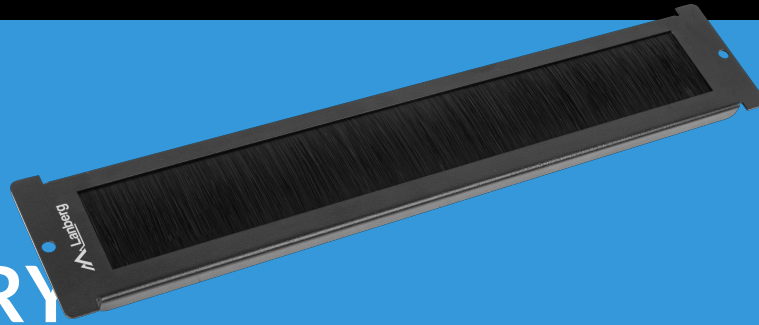

AK-1106-B

## CABLE ENTRY BRUSH PANE

### PRODUCT FEATURES:

- Ceiling brush panel for cable entry that only fits FF01 19" standing cabinets with Lanberg LCD panel.
- Fits only FF01 series of standing cabinets with LCD panel.

### PRODUCT SPECIFICATION:

Material	Metal
Colour	Black
Dimensions	68 x 365 x 4,5 mm
Weight	0,3 kg
Required amount of screws	2