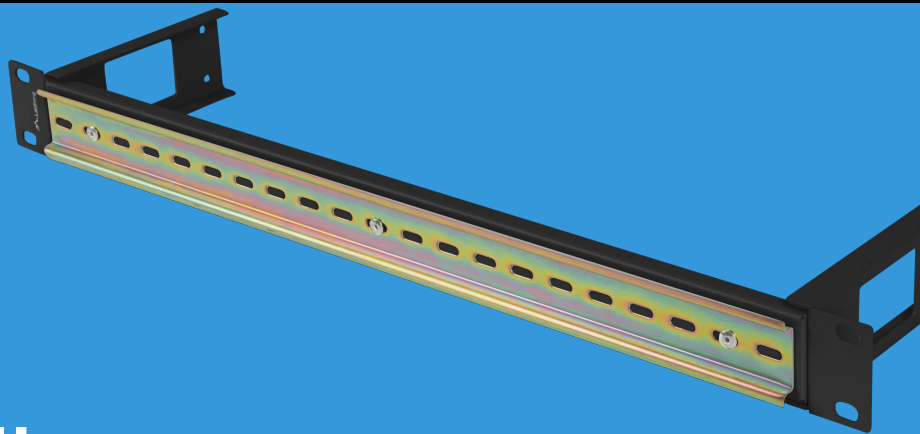

AK-1801-B

# DIN 19" MOUNTING RAIL

## PRODUCT FEATURES:

- Mounting ears mounted in two ways
- Panel equipped with TS-35 rail
- Cable holes in mounting ears
- Including a set of M6 screws

## PRODUCT SPECIFICATION:

Type	DIN rail TS-35
Size	19"
Material	Steel
Colour	Black
ICT height	1 U
Width	482,5 mm
Height	44,4 mm
Weight	0,44 kg
Required amount of screws	4