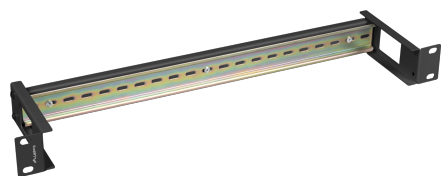

AK-1801-B

# DIN 19" MOUNTING RAIL

## PRODUCT FEATURES:

- Mounting ears mounted in two ways
- Panel equipped with TS-35 rail
- Cable holes in mounting ears
- Including a set of M6 screws

## PRODUCT SPECIFICATION:

Type	DIN rail TS-35
Size	19"
Material	Steel
Colour	Black
ICT height	1 U
Width	482,5 mm
Height	44,4 mm
Weight	0,44 kg
Required amount of screws	4