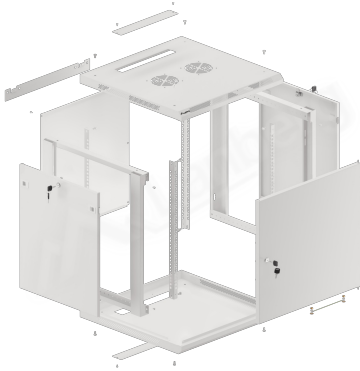

WF01-6612-00S

RACK CABINET 19" WALL-MOUNT

PRODUCT FEATURES:

- Made of high quality rolled steel
- Designed for self-assembly (FLAT PACK)
- Equipped with numbered mounting rails
- Has the ability to mount optional wheels
- Included wall mounting bracket
- Cable entry panel: top and bottom

PRODUCT SPECIFICATION:

Type of cabinet	Wall mount
Size	19"
ICT Height	12 U
Assembly type	Self-assembly
Weatherproof rating	IP20
Working depth	529,5 mm
Standard	ANSI/EIA RS-310-D, DIN 41491/PART 1, DIN 41494/PART 7, ETSI, IEC297-2:1982
Maximum static load	60 kg
Front door types	Metal
Slot amount for fans	1
Colour	Gray
Front door thickness	1 mm
Upper & lower panel thickness	1 mm
Side panel thickness	1 mm
Mounting rails thickness	1,5 mm
Other elements sheet thickness	1,2 mm
Depth	600 mm
Weight	27,08 kg
Included Accessories	User guide, Grounding cable, M6 screws, Mounting bracket, Front lock, Side locks, Set of assembly elements