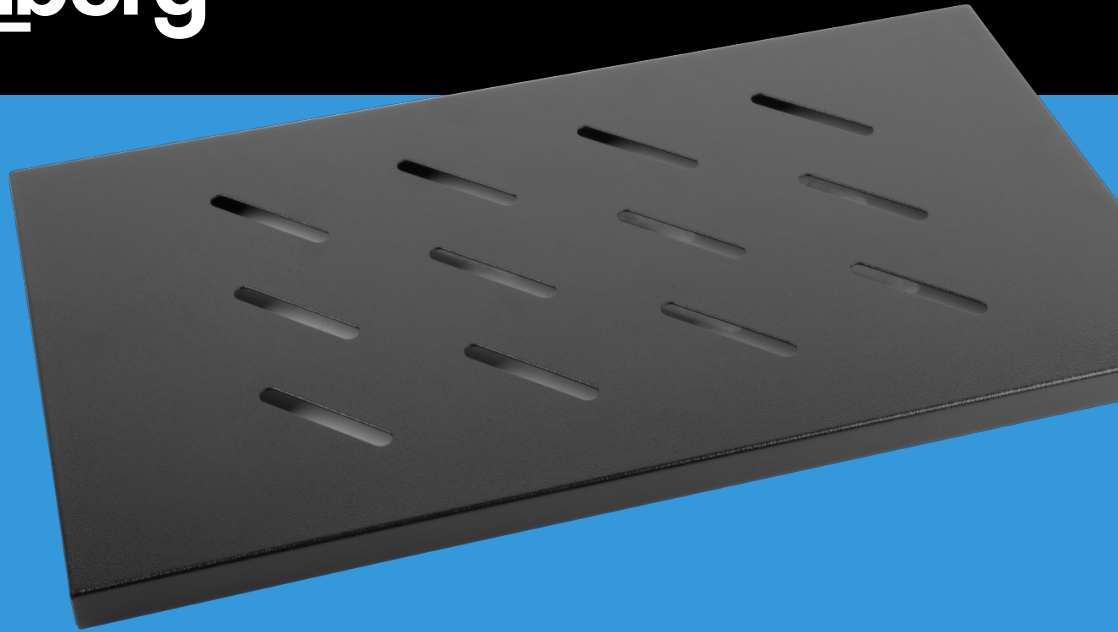

AK-1002-B

SHELF 1U

PRODUCT FEATURES:

- Fits only to Lanberg 19" standing cabinets with a depth of 600 mm,
- Shelf dimensions: 465 x 315 mm,
- Load capacity up to: 120 Kg,
- Mounting: four-point lateral,
- M6 screws included.

PRODUCT SPECIFICATION:

Type	Shelf
Size	19",
ICT height	1 U
Maximum static load	120 kg
Material	Metal
Colour	Black
Depth	315 mm
Width	465 mm
Height	22 mm
Weight	1,4 kg
Required amount of screws	4