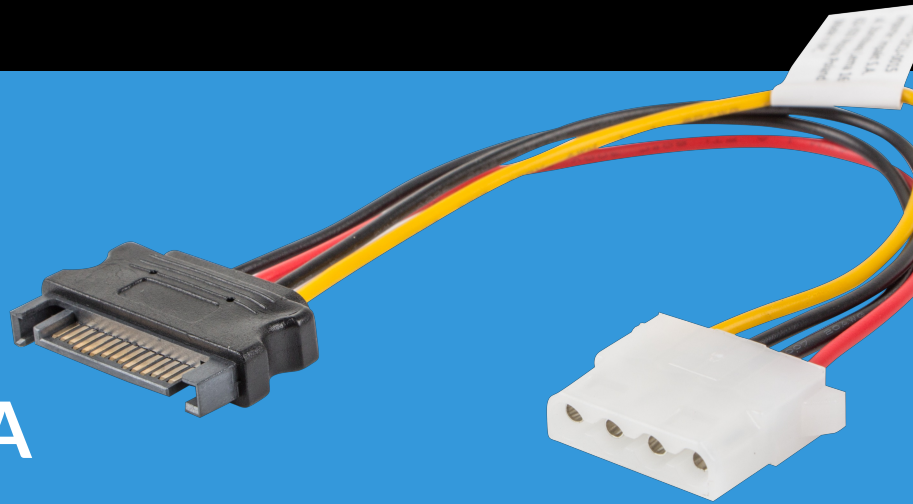

CA-SAHD-10CU-0015

MOLEX TO SATA CABLE

PRODUCT FEATURES:

- Wires made of pure copper

PRODUCT SPECIFICATION:

Connectors	Molex, SATA (15-pin)
Amount of PINs	4, 15
Cable length	15 cm
Wire braid	Plastic shield
Colour	Black, Red, Yellow