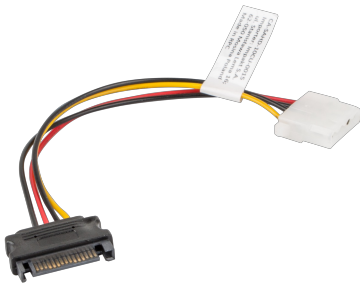

CA-SAHD-10CU-0015

MOLEX TO SATA CABLE

PRODUCT FEATURES:

- Wires made of pure copper

PRODUCT SPECIFICATION:

Connectors	Molex, SATA (15-pin)
Amount of PINs	4, 15
Cable length	15 cm
Wire braid	Plastic shield
Colour	Black, Red, Yellow