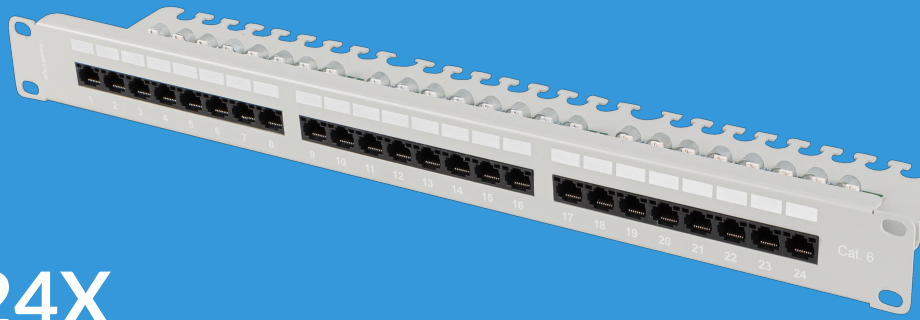

PPU6-1124-S

# PATCH PANEL 24X KAT.6 1U 19"

## PRODUCT FEATURES:

- 24x RJ-45 KAT.6 UTP - unshielded
- Universal IDC/LSA connectors compatible with T568A/B
- Port numbering
- Shelf with handles for easy mounting and organization
- Metal cable holders

## PRODUCT SPECIFICATION:

Number of ports	24
Connector type	Equipped
Size	19",
ICT height	1 U
ICT category	Cat. 6
Shielding	No
Grounding	No
Adapted for cables	20-26 AWG
Equipped with connectors	Yes
Durability of the slot connector	200 cycles
Fitting type	IDC/LSA
Material	Steel
Standard	T568A, T568B
Ports identification in the form of numbered fields	Yes
Connector length	21,5 mm
Impedance	75 Ohm
Insertion loss	<, 0.2 dB
RAL color	RAL7035
Colour	Gray
Dimensions	98 x 482,6 x 44,45 mm
Weight	0,9 kg
Environment temperature	from -10 up to 60 °C
Included Accessories	Cable manager, M6 screws, Integrated cable shelf