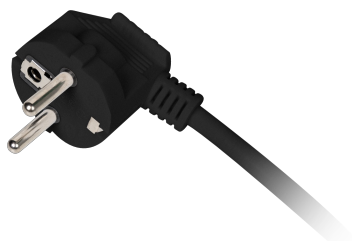

PS0-04E-0150-BK

# POWER STRIP 4-SOCKETS

## PRODUCT FEATURES:

- The strips are equipped with protective shutters, which provide excellent protection against
- Wires made of pure copper, with a cross-section of 1.0 mm<sup>2</sup>
- 20 protection class

## PRODUCT SPECIFICATION:

Outlet type	Type E
Number of outlets	4
Plug type	Uni-schuko
Current rate	10 A
Cable length	1,5 m
Power	2 500 W
Colour	Black
Dimensions	205 x 45 x 37 mm