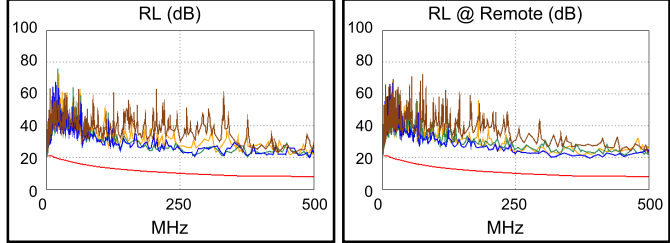

Compliant Network Standards:
10BASE-T   100BASE-TX   100BASE-T4
1000BASE-T   2.5GBASE-T   5GBASE-T
10GBASE-T   ATM-25   ATM-51
ATM-155   100VG-AnyLan   TR-4
TR-16 Active   TR-16 Passive